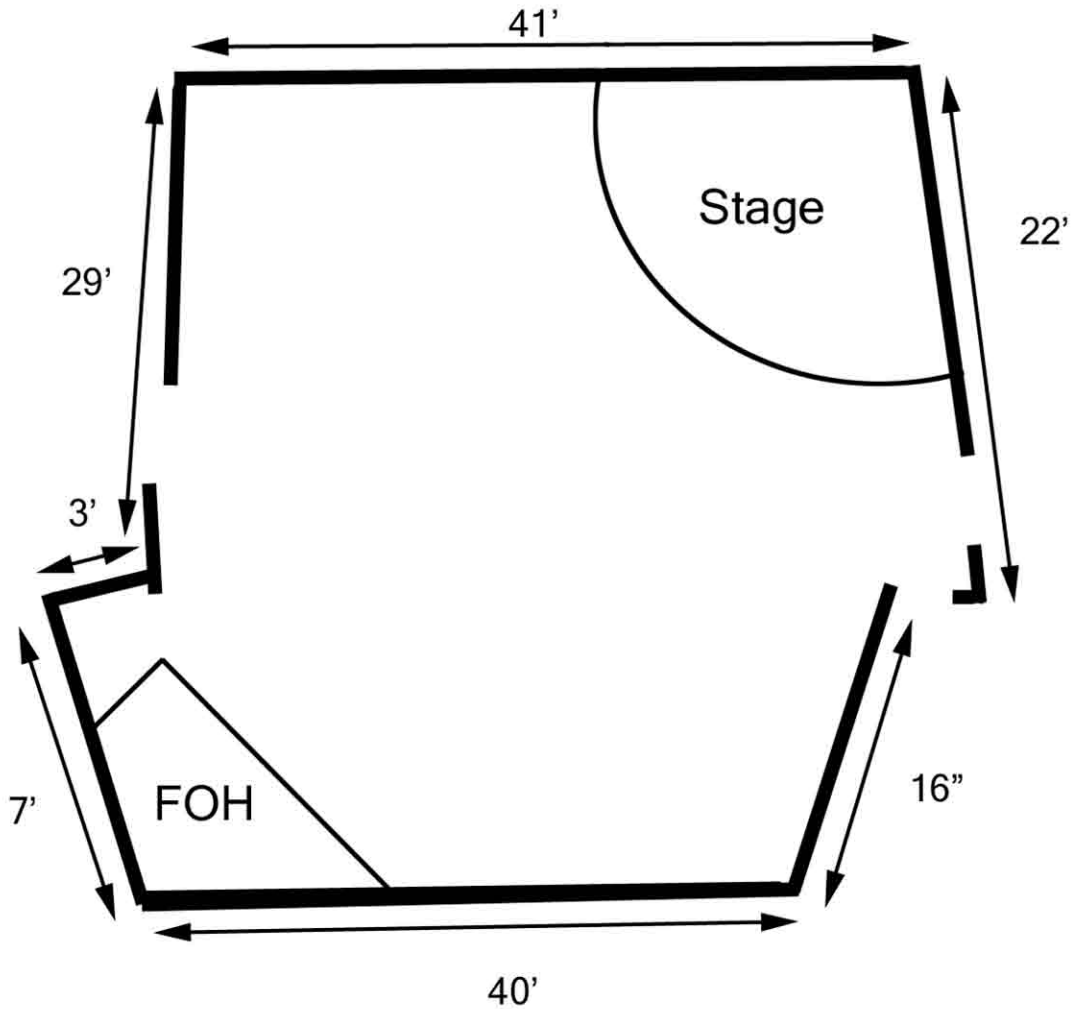

Vera Project Showroom Dimensions

Cielings are 20' from floor of showroom

* Rough internal dimensions only.